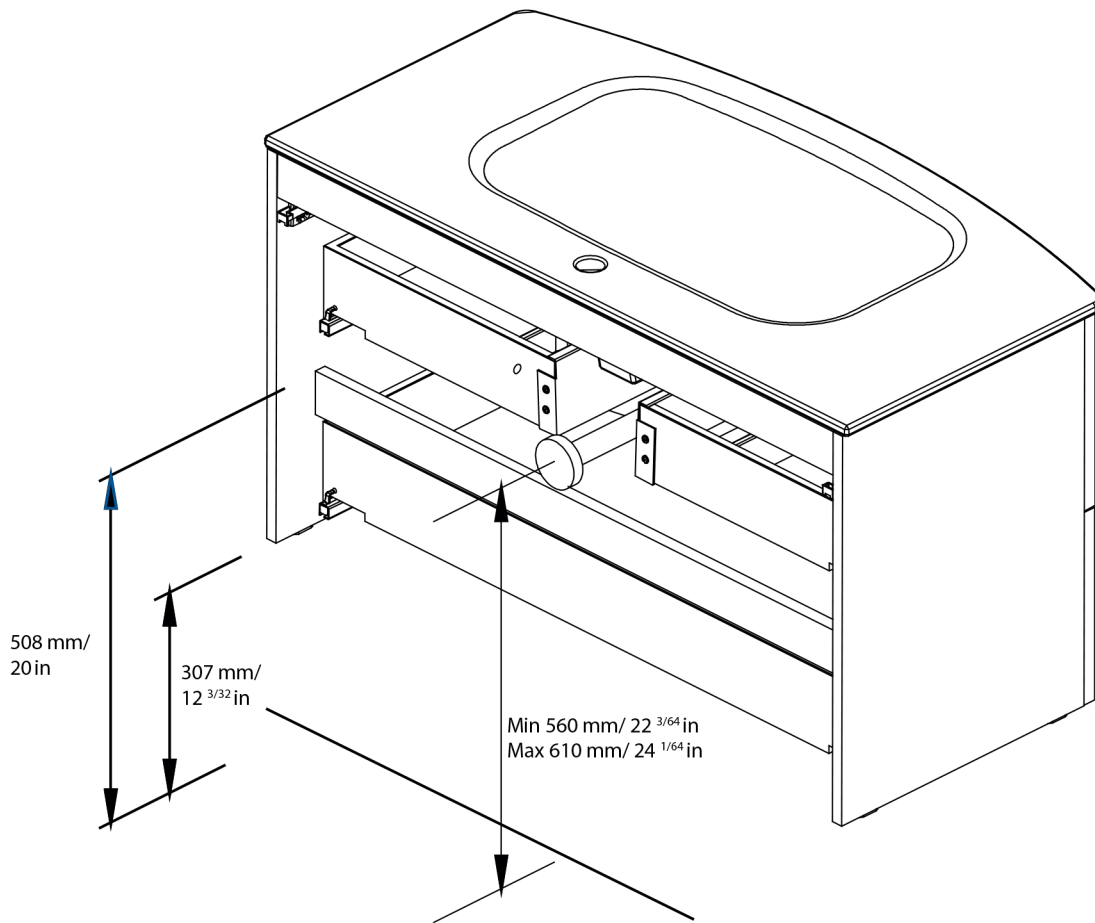

Technical features

Technical drawing	Name	Material	Colour	Colour
	TREND			Gloss White
	RONDO 2 Drawers	 	 	Gloss White Taupe Anthracite
	LEGS			Chrome

Technical information

STRUCTURE	High gloss lacquered 5/8 in. board.
FRONT	High gloss lacquered on curved 3/4 in. MDF board.
HANDLE	Metallic bright chrome finish.
DRAWER	Drawers made of textile poly laminated coated board with hidden partial extraction runners with soft close system. Includes organizer in upper drawer. Lower drawer useful space (widthxheight): 35 7/8 x 4 5/16 x 12 3/4 in.
WALL HANGING BRACKET	Hidden hanging bracket of directly assembled with great resistance and depth regulations.
LEGS	Metallic in bright chrome finish. (optional)
PIPE DEPTH	Pipe depth 2 3/4 in.

Collection
Rondo

Model |
Rondo 100

Dimensions Metric

1 inch = 2.54 cm
1 inch = 25.4 mm

WS[®]
BATH
COLLECTIONS

1051 Lea Drive - Collegeville, PA 19426
Tel. 215 513 9400 - Fax 610 831 0215

www.ws bathcollections.com - info@ws bathcollections.com

ES

EN

Las cotas indicadas en los dibujos son en función de la altura de la pata del conjunto, en caso de que el mueble vaya suspendido y esta altura no se respete, dichas cotas también variarán.

Dimensions indicated in the drawing are based on the level of the whole leg, in case of wall hanging furniture dimensions also may vary.

Collection
Rondo

Model |
Rondo 100

Dimensions Metric

1 inch = 2.54 cm
1 inch = 25.4 mm

WS®

**BATH
COLLECTIONS**

1051 Lea Drive - Collegeville, PA 19426
Tel. 215 513 9400 - Fax 610 831 0215

www.ws bathcollections.com - info@ws bathcollections.com